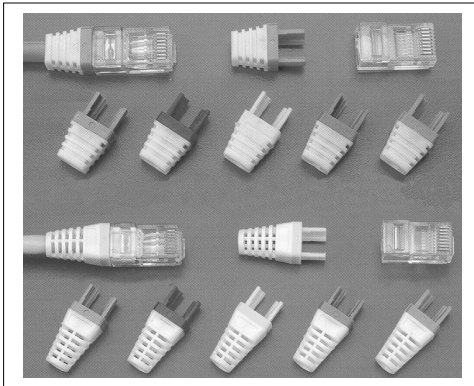

RJ45 PLUG COVER 5

6870 SERIES. RJ45 Cover.

General Features

- Protect RJ45 plugs 8 circuits
- Easy application
- Different colours. Standard colour grey
- Protect plug again twisting

Materials

- Insulator: PVC + ABS
- Operating temperature. -40°C to + 85° C
- RoHS compliant

Dimension Information

| Part Number | | COLOUR |
|---------------|--------------|--------|
| Short Version | Long Version | |
| 6870 - 1001 | 6870 - 2001 | Grey |
| 6870 - 1002 | 6870 - 2002 | Blue |
| 6870 - 1003 | 6870 - 2003 | Yellow |
| 6870 - 1004 | 6870 - 2004 | Black |
| 6870 - 1005 | 6870 - 2005 | Red |
| 6870 - 1006 | 6870 - 2006 | Green |