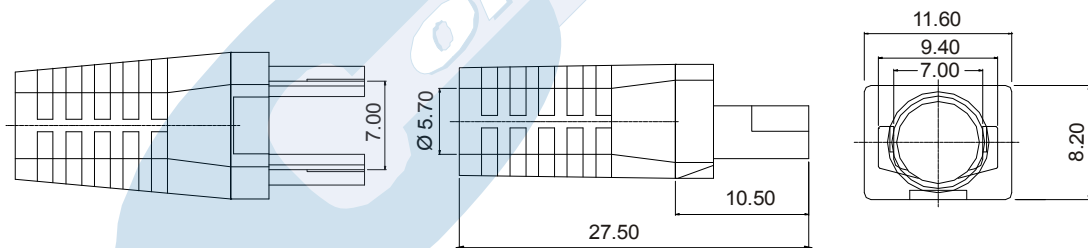

Part Number		COLOUR
Short Version	Long Version	
6870 - 1001	6870 - 2001	Grey
6870 - 1002	6870 - 2002	Blue
6870 - 1003	6870 - 2003	Yellow
6870 - 1004	6870 - 2004	Black
6870 - 1005	6870 - 2005	Red
6870 - 1006	6870 - 2006	Green

LONG VERSION