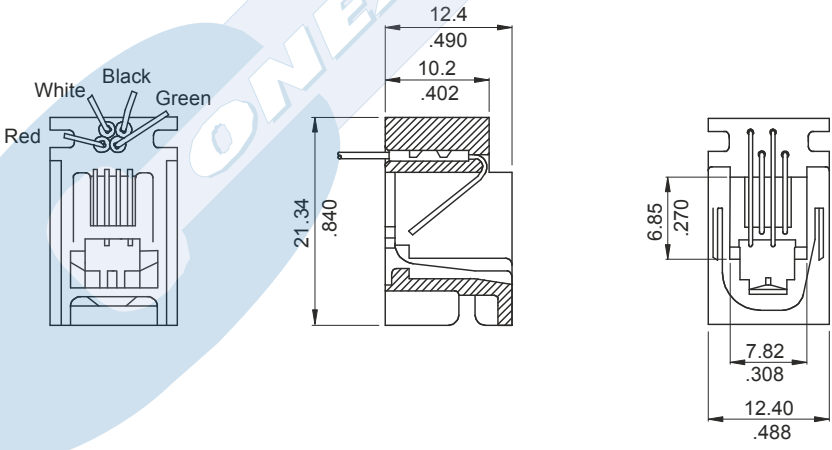

# WIRE TELEPHONE JACK FCC-68

## 6835 SERIES. Jack 4/4 model 616 M.

Dimensional Information

## 6836 SERIES. Jack 4/4 model 616 P.

Dimensional Information

## 6837 SERIES. Jack 6/6 model 6450.

Dimensional Information