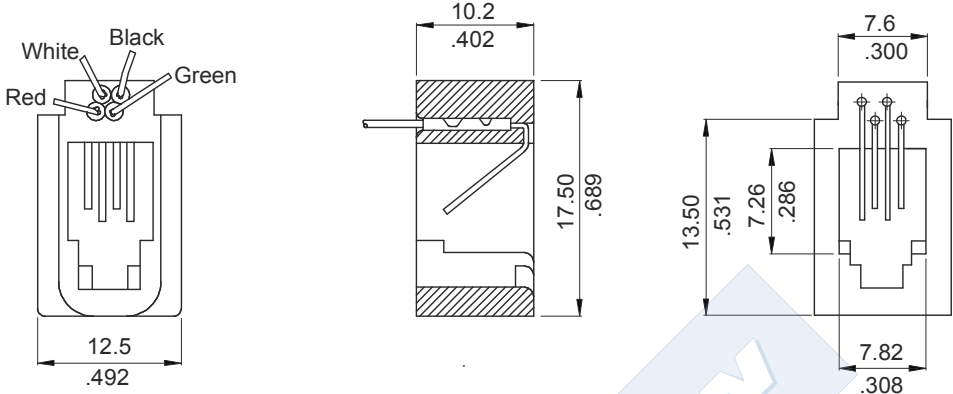

# WIRE TELEPHONE JACK FCC-68

## 6835 SERIES. Jack 4/4 model 616 M.

Dimensional Information

## 6836 SERIES. Jack 4/4 model 616 P.

Dimensional Information

## 6837 SERIES. Jack 6/6 model 6450.

Dimensional Information