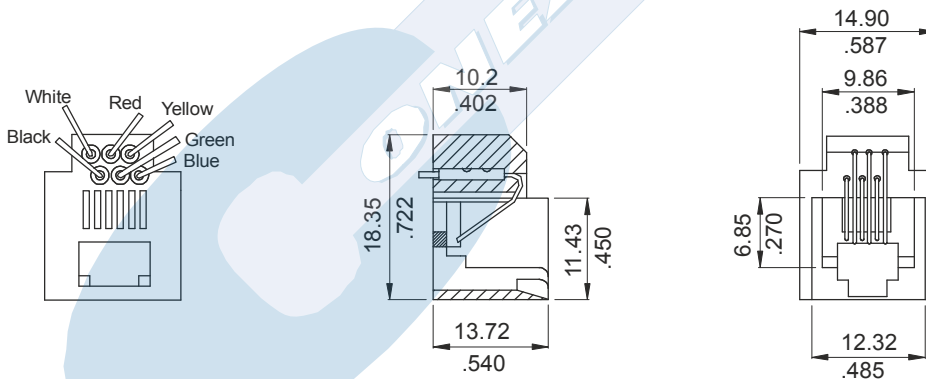

# WIRE TELEPHONE JACK FCC-68

## 6829 SERIES. Jack 4/4 model 616 L.

Dimensional Information

## 6830 SERIES. Jack 6/6 model 623 K.

Dimensional Information

## 6831 SERIES. Jack 4/4 model 616 B.

Dimensional Information