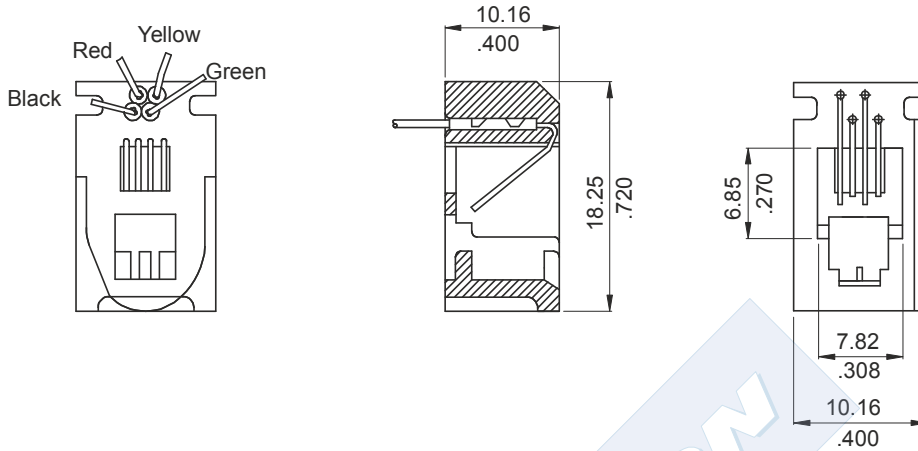

# WIRE TELEPHONE JACK FCC-68

## 6829 SERIES. Jack 4/4 model 616 L.

Dimensional Information

## 6830 SERIES. Jack 6/6 model 623 K.

Dimensional Information

## 6831 SERIES. Jack 4/4 model 616 B.

Dimensional Information